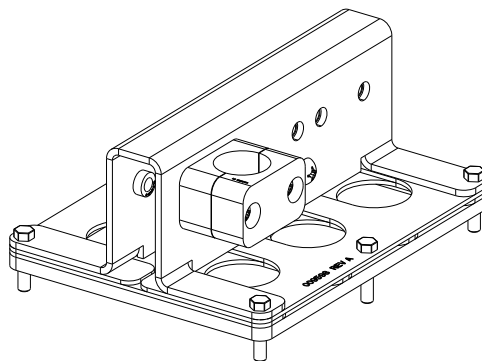

Application

The FSC Mid-Span Opening, Feed-through Plate Kit provides the ability to ring cut a fiber cable in an OSP cabinet.

Description

The FSC Mid-Span Opening, Feed-through Plate Kit, specifically designed for the Clearfield FieldSmart Fiber Scalability Centers (FSC) provides the hardware components to the ability to confidently secure the ring cut / mid span a fiber optic cable in an OSP cabinet. This kit utilizes the existing cable entry / exit ports in the Clearfield OSP cabinets.

Features & Benefits

- Saves the customer time and money by allowing them to only splice the required fiber counts into the cabinet

Pre-configured Part Numbers

Part Number	Description
0009692	FieldSmart Mid-span / Feed-through Plate Kit