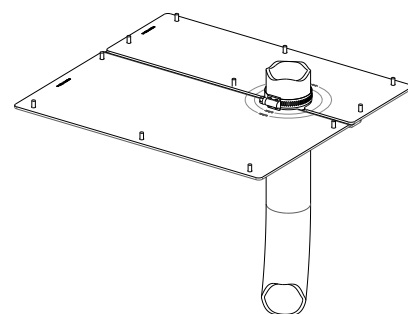

Application

The FieldSmart FSC Pole Mount Kit provides the ability to pole mount the 288-port PON or 432-port cross-connect cabinet. Also available is the FSC Wall Box Pole Mount Kit and the Pole Mount Under Plate Kit.

Description

The FieldSmart FSC Pole Mount Kit provides hardware that attaches to 288 or 432 cabinets which are subsequently attached to a pole.

Features & Benefits

- Easy to install hook and tab design
- Cabinet, with proper slack loop, can be removed from pole for easier installation/trouble shooting/service turn-up
- 288-port cabinet installations only
- Rugged thru-pole lag bolt design for security

Note: Customer needs to supply their own hardware to secure cabinet to the pole.

FSC Pole Mount Kit

OSP Wall Box Pole Mount Kit

FSC Pole Mount Under Plate Kit

Pre-configured Part Numbers

Part Number	Description
FMA-H3Z-SUB	FieldSmart 288-Port OSP Cabinet Pole Mount Kit
FMA-H4Z-SUB	FieldSmart 24-Port Outdoor Pole Mount Kit
FMA-H3Z-PLT-SUB	FieldSmart 288-Port Pole Mount Under Plate Kit