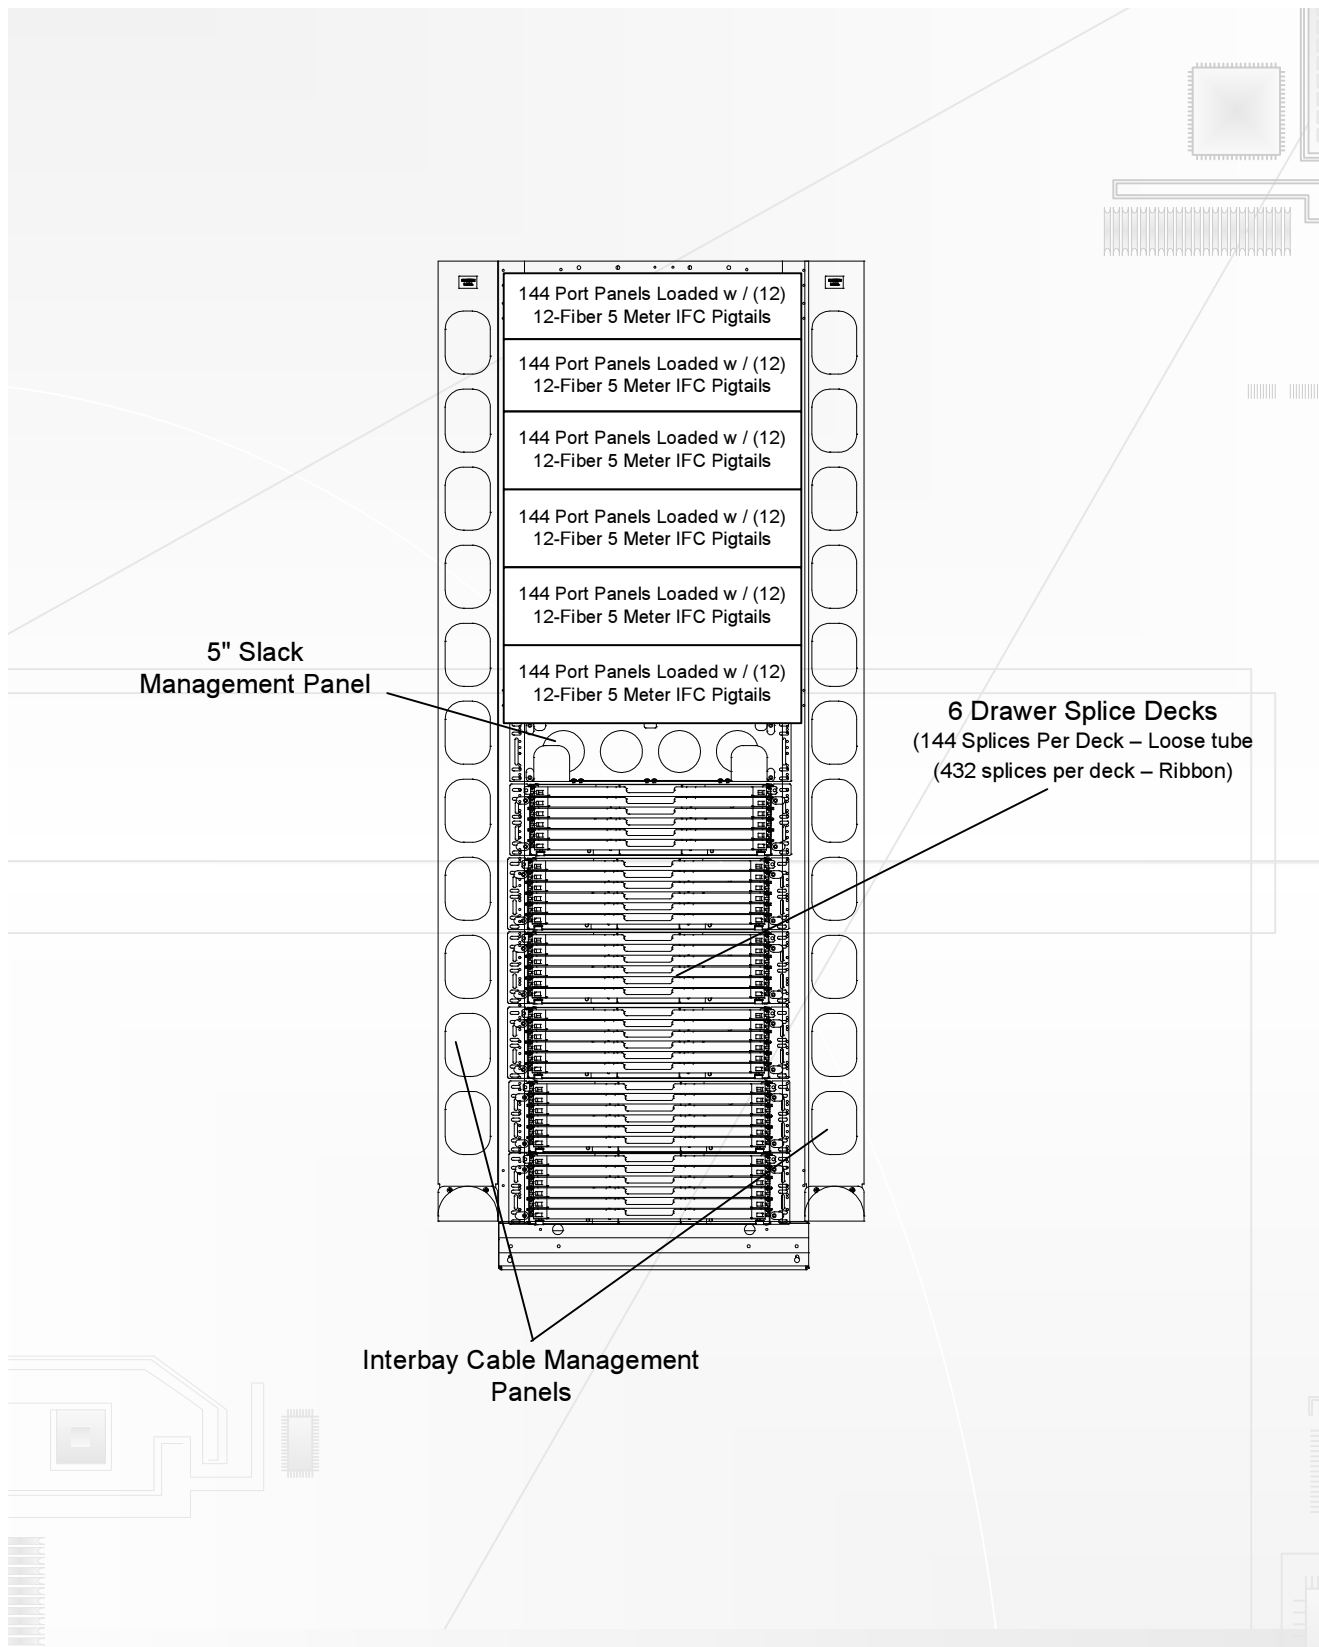

FieldSmart Recommendations

864 Fiber On-Frame Splicing Solution - Traditional Frame

5" Slack
Management Panel

6 Drawer Splice Decks
(144 Splices Per Deck – Loose tube
(432 splices per deck – Ribbon)

Interbay Cable Management
Panels