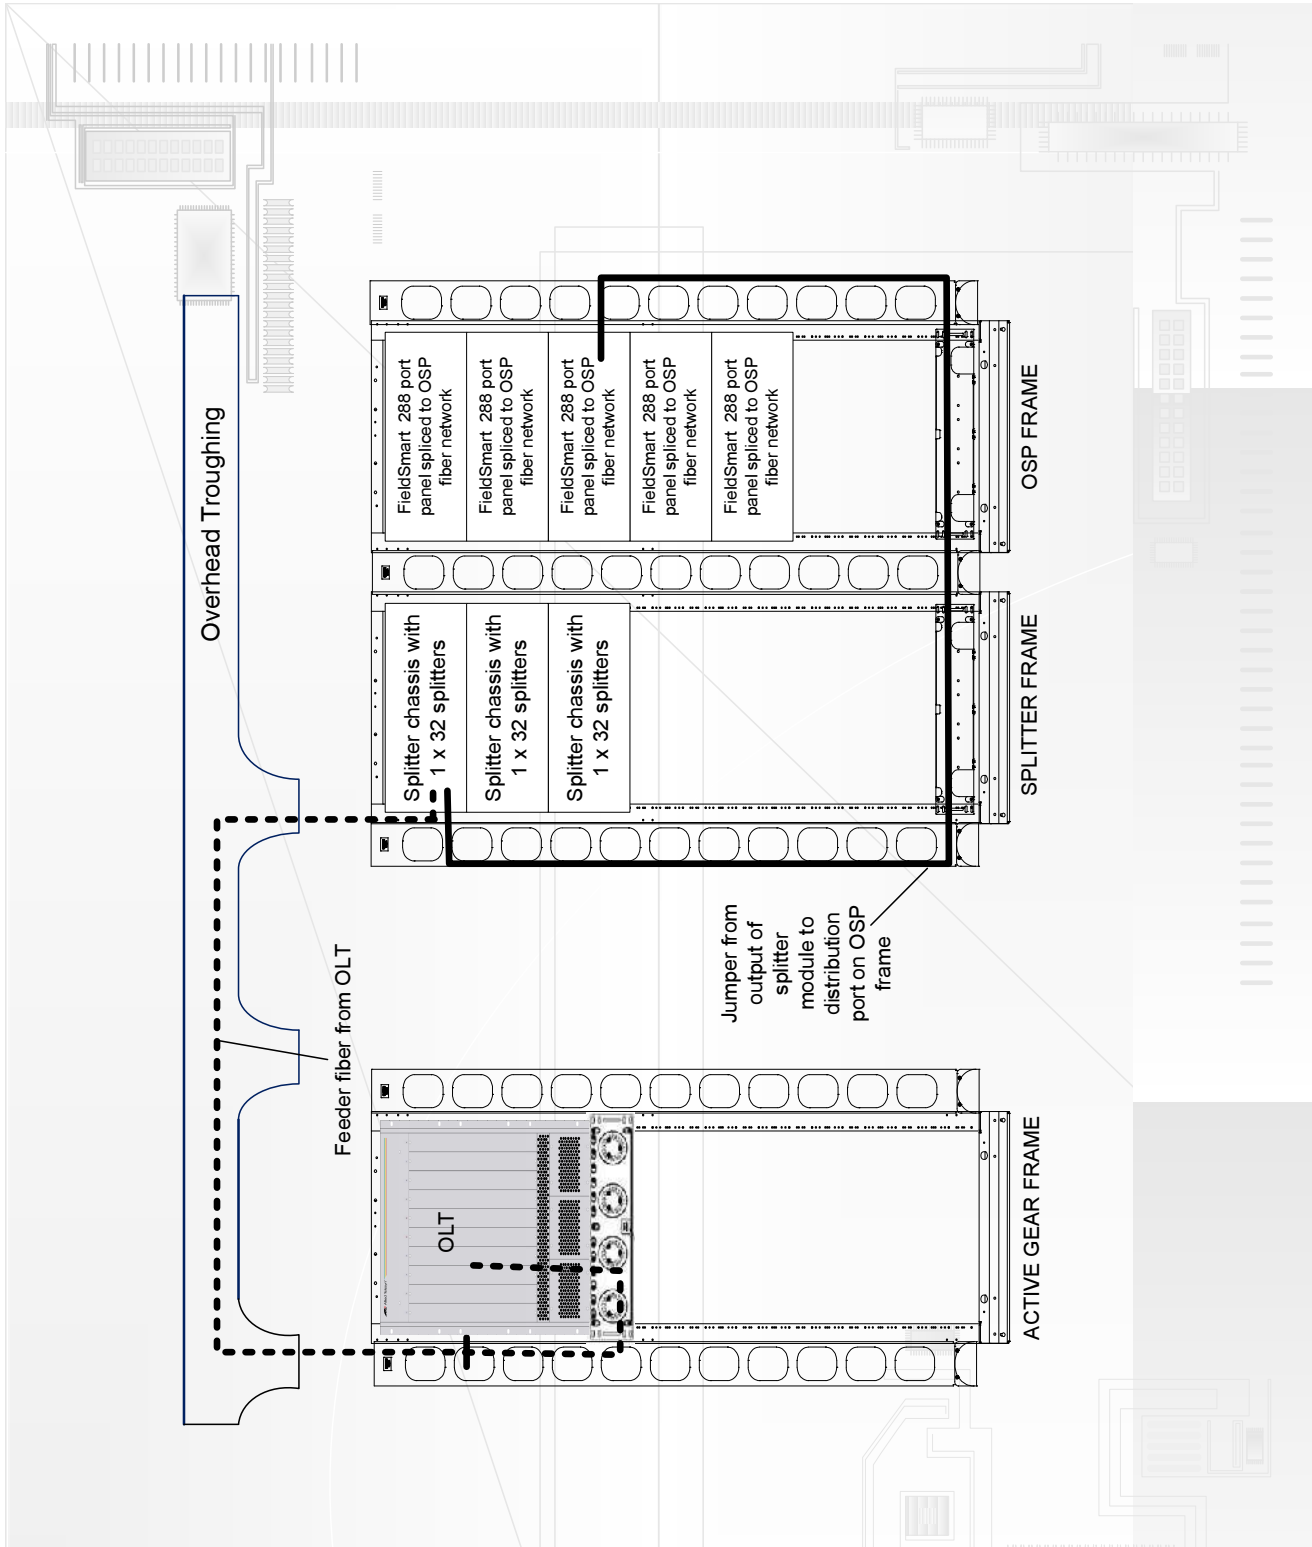

FieldSmart Recommendations

PON FTTH Frame Active Gear Routing

Recommendations

RECOMMENDATIONS