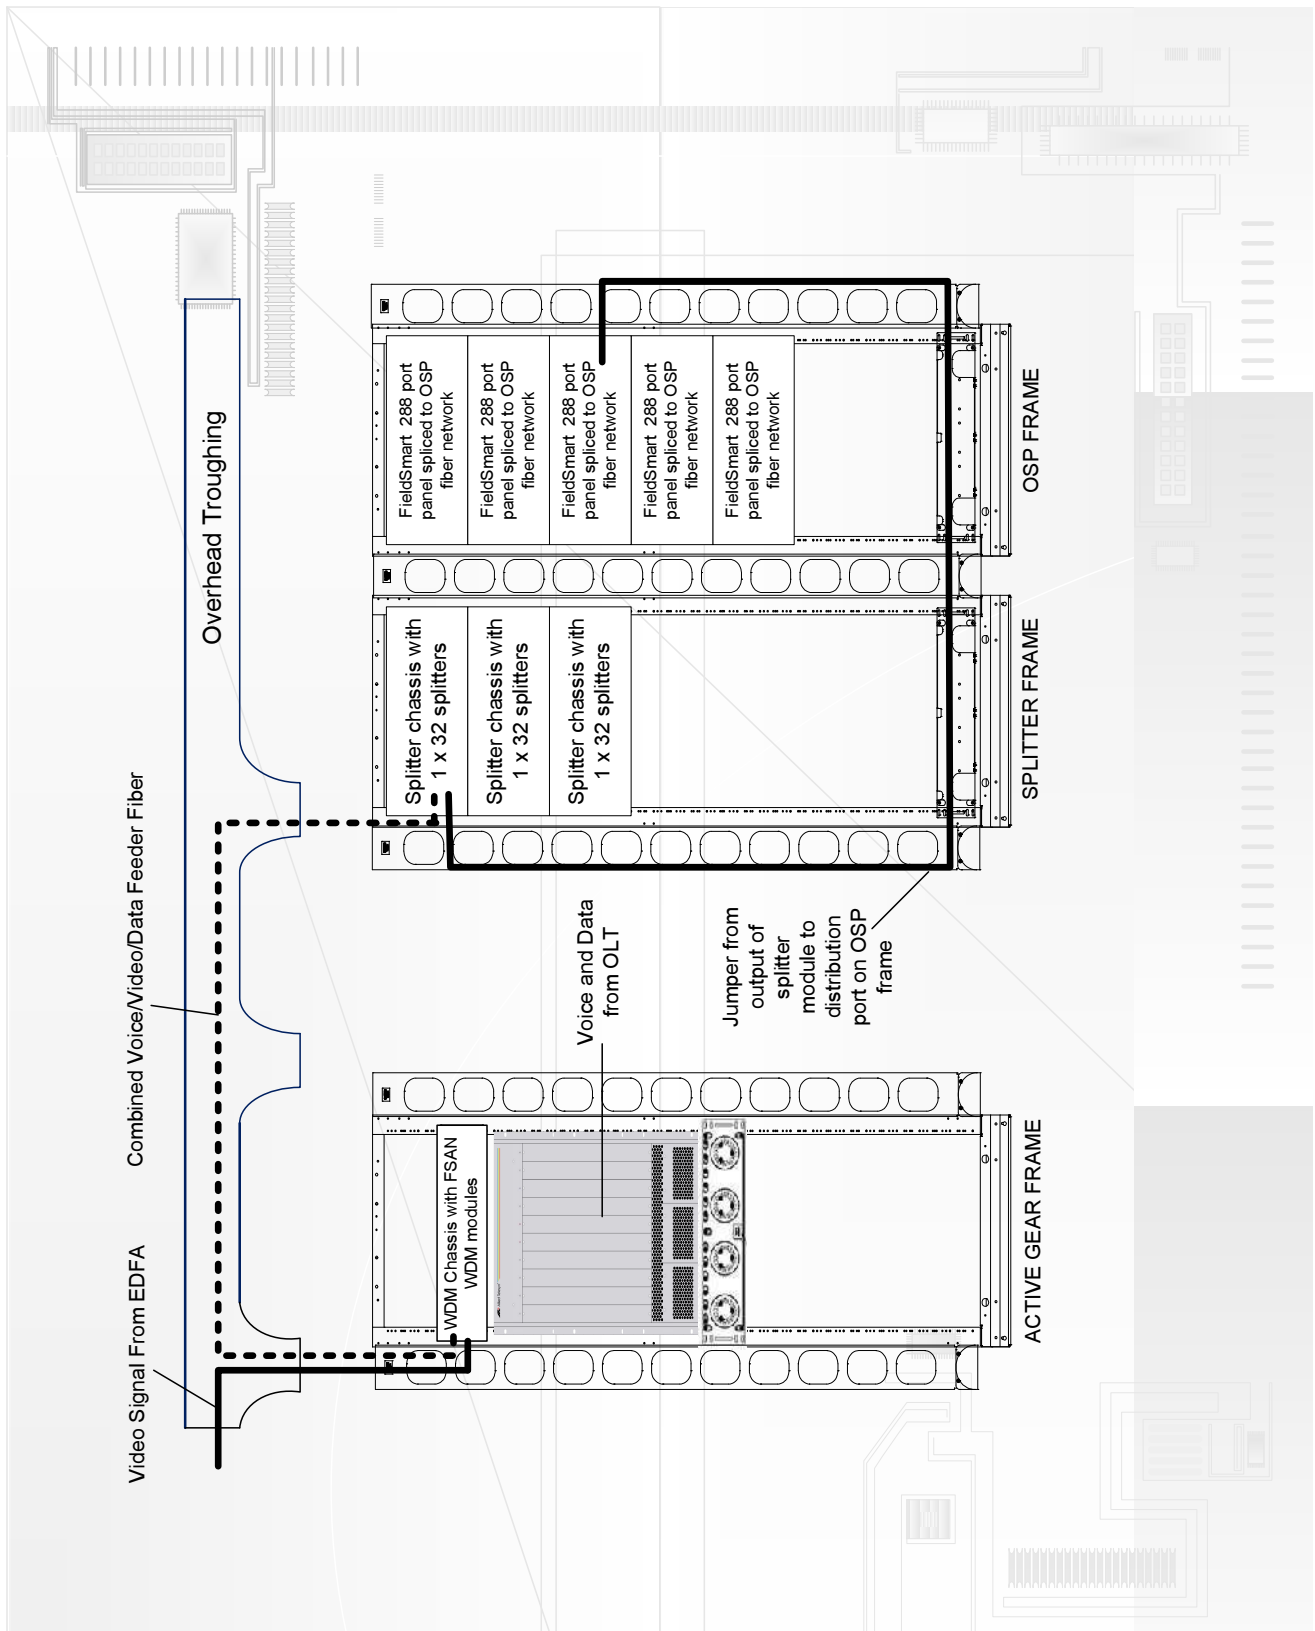

FieldSmart Recommendations

PON FTTH Frame With RF Overlay

RECOMMENDATIONS