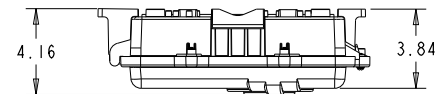

Front - Closed

Front - Open

Front - Loaded with Clearview Cassette
(Cassette not included)

Dimensions

	Width	Length	Depth
External	13.17"	17.56"	3.84"
Internal	10"	14.1"	3.25"

Pre-configured Part Numbers

Part Number	Description
FDP-xWB2	Large wall box with 1 fitting
FDP-xWB2-12-SCA	Wall box with (12) SC APC ports in (1) Clearview Cassette
FDP-xWB2-12-SC	Wall box with (12) SC UPC ports in (1) Clearview Cassette
FDP-xWB2-12-LC	Wall box with (12) LC UPC ports in (1) Clearview Cassette
FDP-xWB2-12-LCA	Wall box with (12) LC APC ports in (1) Clearview Cassette
FDP-xWB24-SCA	Wall box with (24) SC APC ports in (2) Clearview Cassette
FDP-xWB24-SC	Wall box with (24) SC UPC ports in (2) Clearview Cassette
FDP-xWB24-LC	Wall box with (24) LC UPC ports in (2) Clearview Cassette
FDP-xWB24-LCA	Wall box with (24) LC APC ports in (2) Clearview Cassette