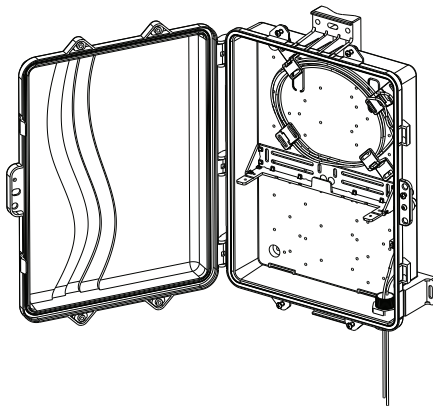

FieldSmart Small Count Delivery (SCD)

Outdoor/Indoor Wall Box - Enclosure for Clearview Cassettes

Application

- Fiber Demarcation
- Entrance Facilities
- Security Systems (CCTV)
- MDU (Multi-Dwelling Units) applications
- FTTP internal drop box
- Business Class Services
- RFOG scenarios
- Traffic monitoring/ DOT
- Telecommunication Room
- Power/Wind farm applications
- Cell Backhaul

Protection

- Radius protected storage for up to 15 feet of buffer tube
- NEMA 4 rated
- Security screw with ability to secure with padlock
- Gasket seal
- Ground lug included

Access

- Small design facilitates ease of use in crowded environments
- Easy to install with both internal and external mounting holes
- (2) bottom entry / exit points

Investment

- Patch and splice or patch only
- Surface or pole mount capable
- Flame retardant PVC for durability

SCD Outdoor/Indoor Wall Box

FieldSmart Small Count Delivery (SCD)

Outdoor/Indoor Wall Box - Enclosure for Clearview Cassettes

Front - Closed

Front - Open

Front - Loaded with Clearview Cassette
(Cassette not included)

Dimensions

	Width	Length	Depth
External	13.17"	17.56"	3.84"
Internal	10"	14.1"	3.25"

Pre-configured Part Numbers

Part Number	Description
FDP-xWB2	Large wall box with 1 fitting
FDP-xWB2-12-SCA	Wall box with (12) SC APC ports in (1) Clearview Cassette
FDP-xWB2-12-SC	Wall box with (12) SC UPC ports in (1) Clearview Cassette
FDP-xWB2-12-LC	Wall box with (12) LC UPC ports in (1) Clearview Cassette
FDP-xWB2-12-LCA	Wall box with (12) LC APC ports in (1) Clearview Cassette
FDP-xWB24-SCA	Wall box with (24) SC APC ports in (2) Clearview Cassette
FDP-xWB24-SC	Wall box with (24) SC UPC ports in (2) Clearview Cassette
FDP-xWB24-LC	Wall box with (24) LC UPC ports in (2) Clearview Cassette
FDP-xWB24-LCA	Wall box with (24) LC APC ports in (2) Clearview Cassette