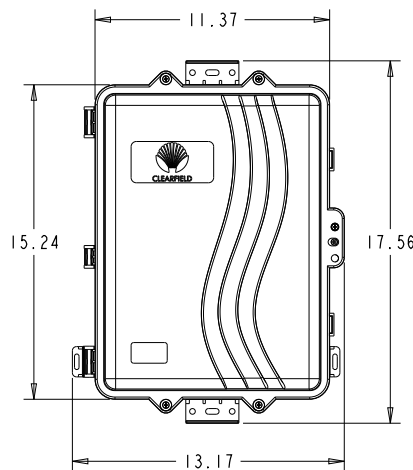

Protection

- Radius protected storage for up to 15 feet of buffer tube
- NEMA 4 rated
- Security screw with ability to secure with padlock
- Gasket seal
- Ground lug included

Access

- Small design facilitates ease of use in crowded environments
- Easy to install with both internal and external mounting holes
- (2) bottom entry / exit points

Investment

- Patch and splice or patch only
- Surface or pole mount capable
- Flame retardant PVC for durability

SCD Outdoor/Indoor Wall Box

FieldSmart Small Count Delivery (SCD)

Outdoor/Indoor Wall Box - Enclosure for Clearview Cassettes

Front - Closed

Front - Open

Front - Loaded with Clearview Cassette
(Cassette not included)

Dimensions

	Width	Length	Depth
External	13.17"	17.56"	3.84"
Internal	10"	14.1"	3.25"

Pre-configured Part Numbers

Part Number	Description
FDP-xWB2	Large wall box with 1 fitting
FDP-xWB2-12-SCA	Wall box with (12) SC APC ports in (1) Clearview Cassette
FDP-xWB2-12-SC	Wall box with (12) SC UPC ports in (1) Clearview Cassette
FDP-xWB2-12-LC	Wall box with (12) LC UPC ports in (1) Clearview Cassette
FDP-xWB2-12-LCA	Wall box with (12) LC APC ports in (1) Clearview Cassette
FDP-xWB24-SCA	Wall box with (24) SC APC ports in (2) Clearview Cassette
FDP-xWB24-SC	Wall box with (24) SC UPC ports in (2) Clearview Cassette
FDP-xWB24-LC	Wall box with (24) LC UPC ports in (2) Clearview Cassette
FDP-xWB24-LCA	Wall box with (24) LC APC ports in (2) Clearview Cassette