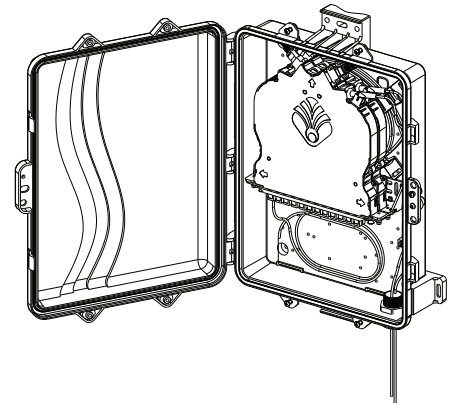

FieldSmart Small Count Delivery (SCD)

Outdoor/Indoor Wall Box - Enclosure for Clearview Cassettes

Application

- Fiber Demarcation
- Entrance Facilities
- Security Systems (CCTV)
- MDU (Multi-Dwelling Units) applications
- FTTP internal drop box
- Business Class Services
- RFOG scenarios
- Traffic monitoring/ DOT
- Telecommunication Room
- Power/Wind farm applications
- Cell Backhaul

Protection

- Radius protected storage for up to 15 feet of buffer tube
- NEMA 4 rated
- Security screw with ability to secure with padlock
- Gasket seal
- Ground lug included

Access

- Small design facilitates ease of use in crowded environments
- Easy to install with both internal and external mounting holes
- (2) bottom entry / exit points

Investment

- Patch and splice or patch only
- Surface or pole mount capable
- Flame retardant PVC for durability

SCD Outdoor/Indoor Wall Box

FieldSmart Small Count Delivery (SCD)

Outdoor/Indoor Wall Box - Enclosure for Clearview Cassettes

Front - Closed

Front - Open

Front - Loaded with Clearview Cassette
(Cassette not included)

Dimensions

	Width	Length	Depth
External	13.17"	17.56"	3.84"
Internal	10"	14.1"	3.25"

Pre-configured Part Numbers

Part Number	Description
FDP-xWB2	Large wall box with 1 fitting
FDP-xWB2-12-SCA	Wall box with (12) SC APC ports in (1) Clearview Cassette
FDP-xWB2-12-SC	Wall box with (12) SC UPC ports in (1) Clearview Cassette
FDP-xWB2-12-LC	Wall box with (12) LC UPC ports in (1) Clearview Cassette
FDP-xWB2-12-LCA	Wall box with (12) LC APC ports in (1) Clearview Cassette
FDP-xWB24-SCA	Wall box with (24) SC APC ports in (2) Clearview Cassette
FDP-xWB24-SC	Wall box with (24) SC UPC ports in (2) Clearview Cassette
FDP-xWB24-LC	Wall box with (24) LC UPC ports in (2) Clearview Cassette
FDP-xWB24-LCA	Wall box with (24) LC APC ports in (2) Clearview Cassette