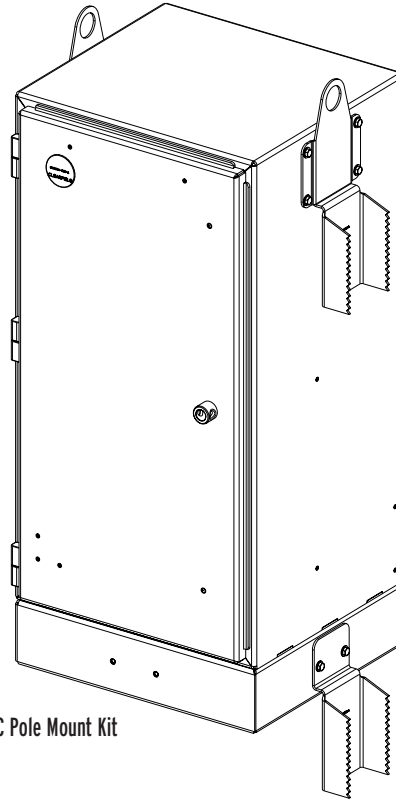

FieldSmart Fiber Scalability Center (FSC)

Accessories: Pole Mount Kit

Application

The FieldSmart FSC Pole Mount Kit provides the ability to Pole Mount the 288 PON or 432 Cross-Connect cabinet.

Description

The FieldSmart FSC Pole Mount Kit provides hardware that attaches to 288 or 432 cabinets which are subsequently attached to a pole.

Features & Benefits

- Gives the customer the ability to pole mount the cabinet

Note: Customer needs to supply their own hardware to secure cabinet to the pole.

FSC Pole Mount Kit

Ordering Guide

FieldSmart 288 Pole Mount Kit	FMA-H3Z-SUB

OUTSIDE PLANT

Accessories: Mid-Span Opening, Feed-Through Plate Kit

Application

The FSC Mid-Span Opening, Feed-through Plate Kit provides the ability to ring cut a fiber cable in an OSP cabinet.

Description

The FSC Mid-Span Opening, Feed-through Plate Kit, specifically designed for the Clearfield FieldSmart Fiber Scalability Centers (FSC) provides the hardware components to the ability to confidently secure the ring cut / mid span a fiber optic cable in an OSP cabinet. This kit utilizes the existing cable entry / exit ports in the Clearfield OSP cabinets.

Features & Benefits

- Saves the customer time and money by allowing them to only splice the required fiber counts into the cabinet