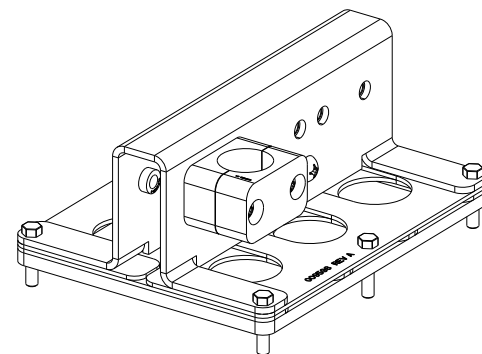

### Description

The FSC Mid-Span Opening, Feed-through Plate Kit, specifically designed for the Clearfield FieldSmart Fiber Scalability Centers (FSC) provides the hardware components to the ability to confidently secure the ring cut / mid span a fiber optic cable in an OSP cabinet. This kit utilizes the existing cable entry / exit ports in the Clearfield OSP cabinets.

### Features & Benefits

- Saves the customer time and money by allowing them to only splice the required fiber counts into the cabinet

Plate Kit