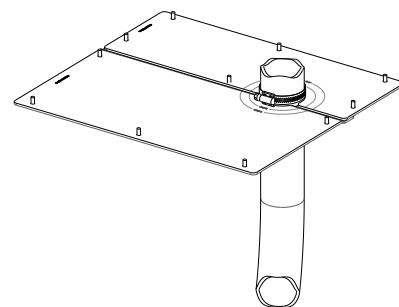

FSC Pole Mount Under Plate Kit

Pre-configured Part Numbers

Part Number	Description
FMA-H3Z-SUB	FieldSmart 288-Port OSP Cabinet Pole Mount Kit
FMA-H4Z-SUB	FieldSmart 24-Port Outdoor Pole Mount Kit
FMA-H3Z-PLT-SUB	FieldSmart 288-Port Pole Mount Under Plate Kit