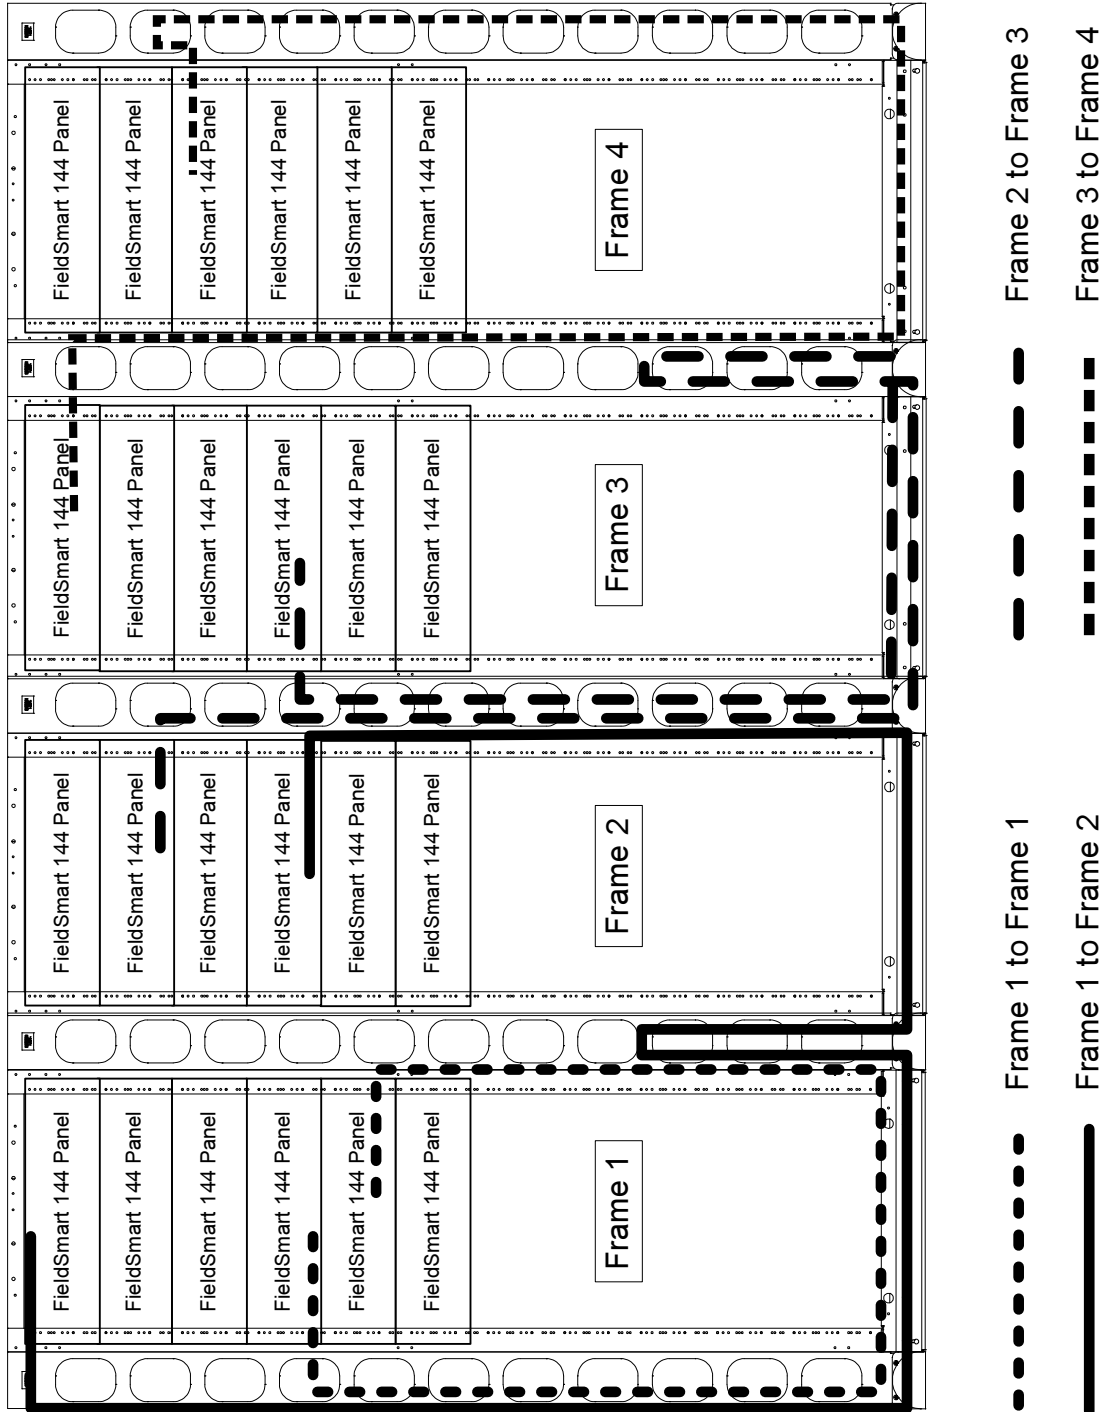

FieldSmart Routing Guidelines

Four Bays: 864-144 Panels

RECOMMENDATIONS