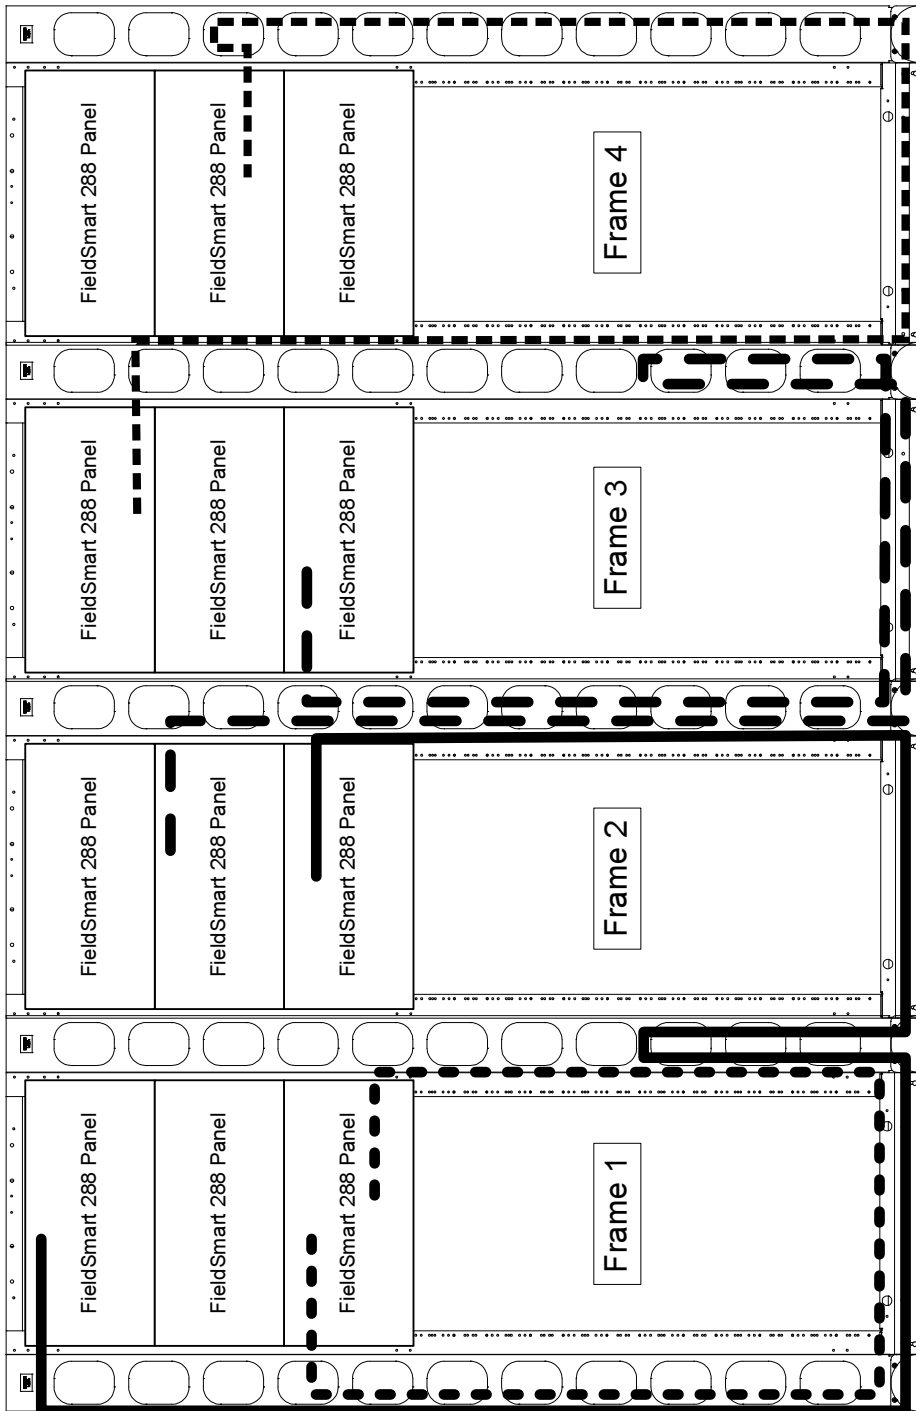

FieldSmart Routing Guidelines

Four Bays: 864-288 Panels

RECOMMENDATIONS

Frame 2 to Frame 3

Frame 3 to Frame 4

Frame 1 to Frame 1

Frame 1 to Frame 2

Frame 1 to Frame 1

Frame 1 to Frame 2

Frame 2 to Frame 3

Frame 3 to Frame 4