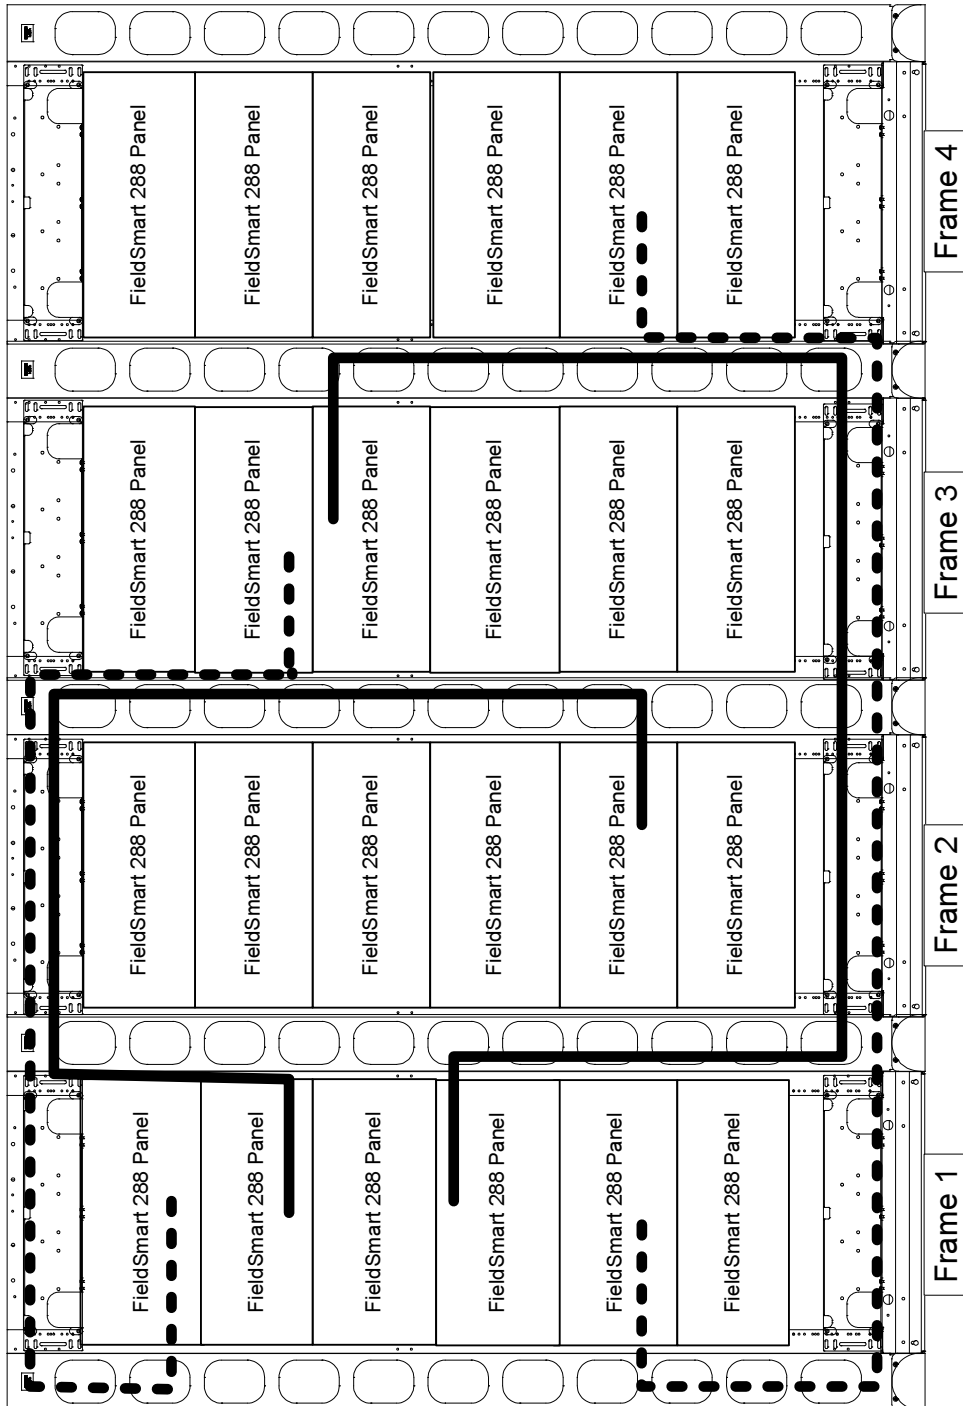

FieldSmart Routing Guidelines

Four Bays: Fully Loaded 288s

RECOMMENDATIONS