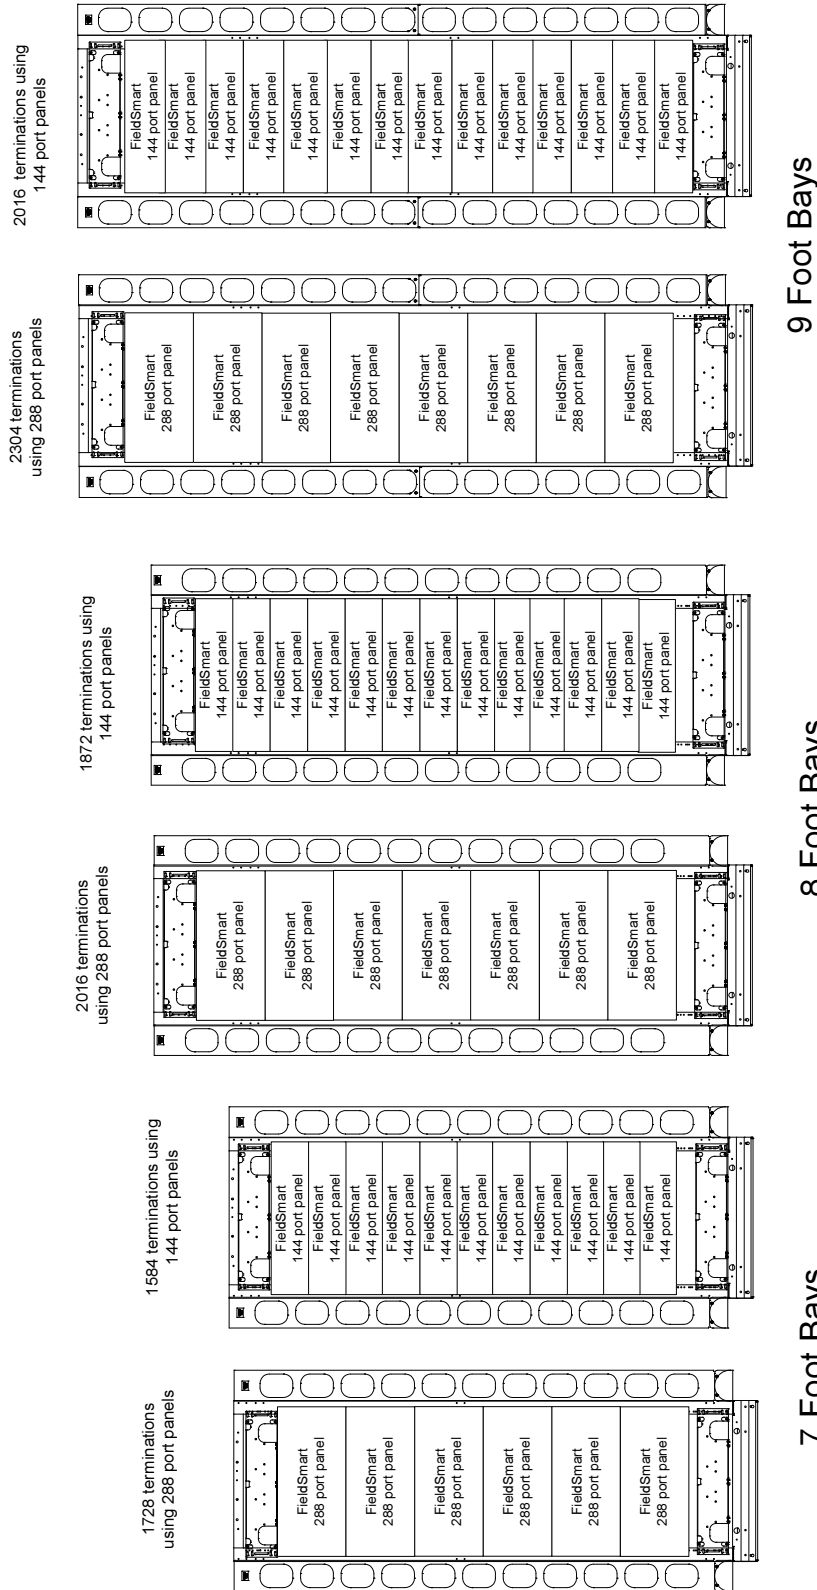

FieldSmart Recommendations

Maximum Terminations Per Bay

RECOMMENDATIONS