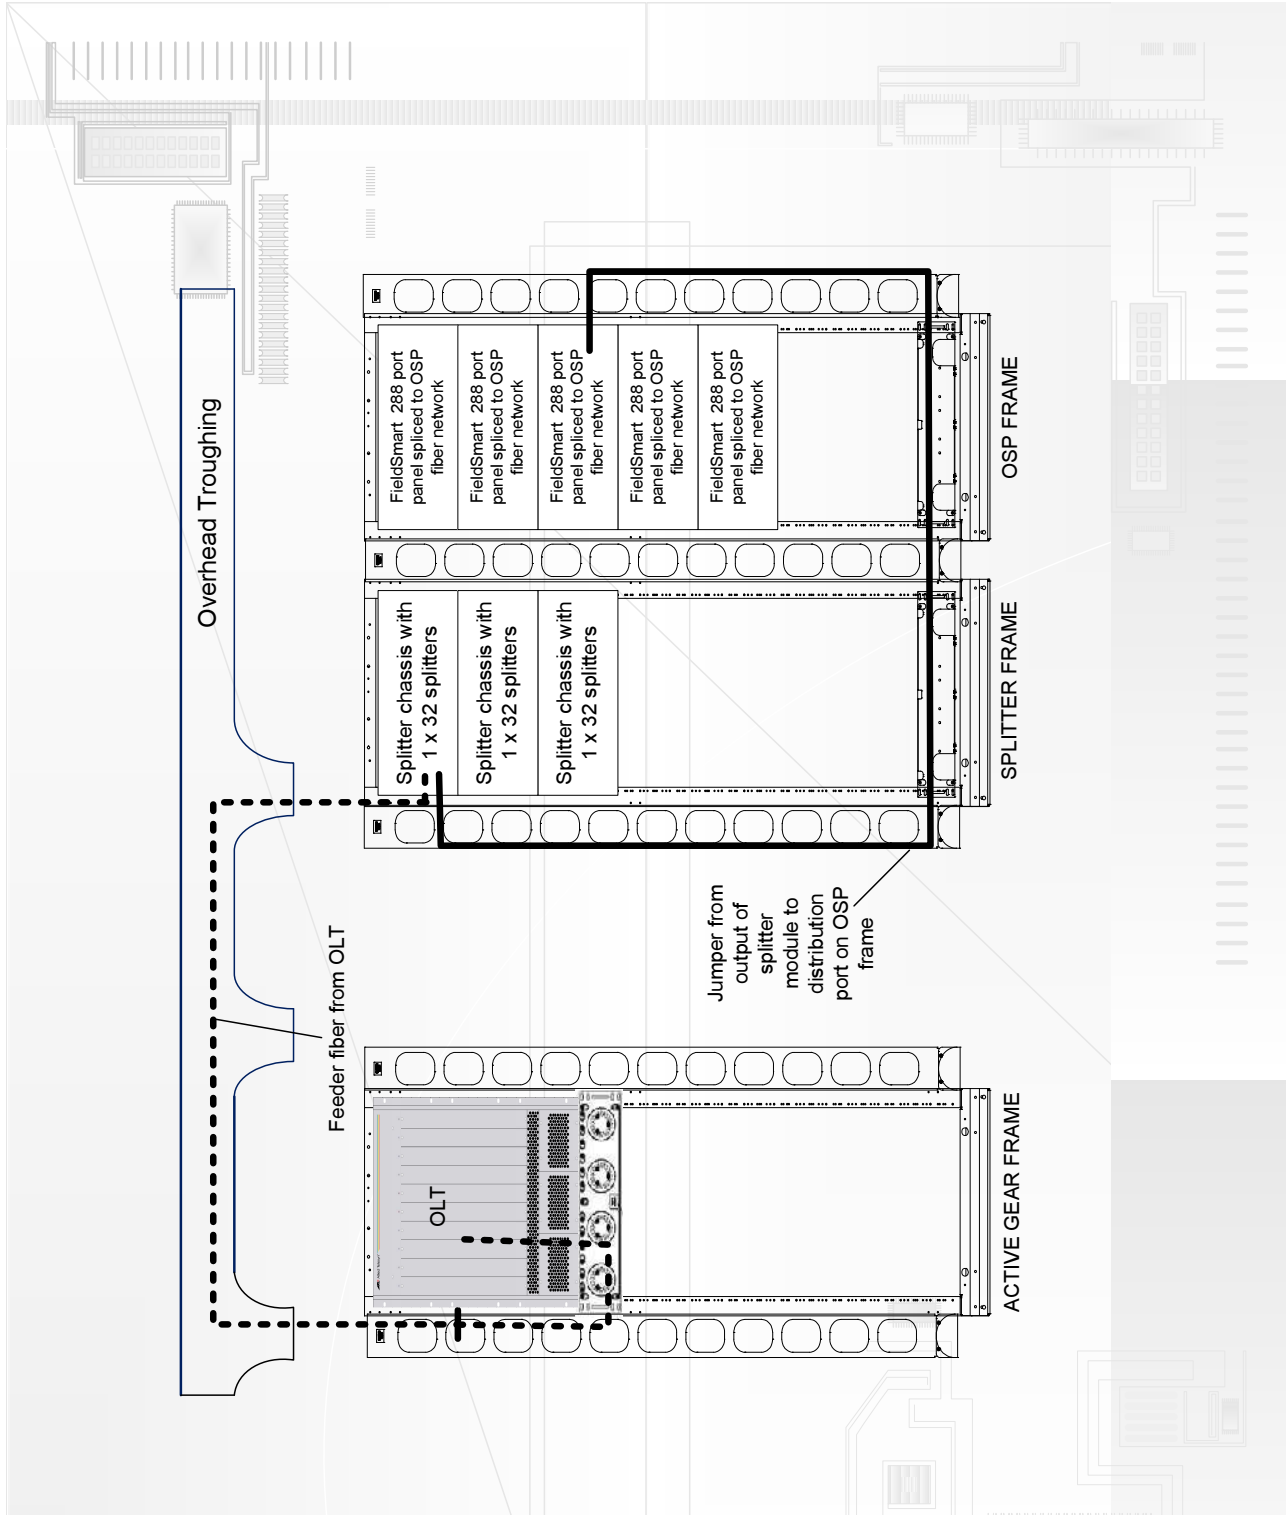

FieldSmart Recommendations

PON FTTH Frame Active Gear Routing

Recommendations

RECOMMENDATIONS