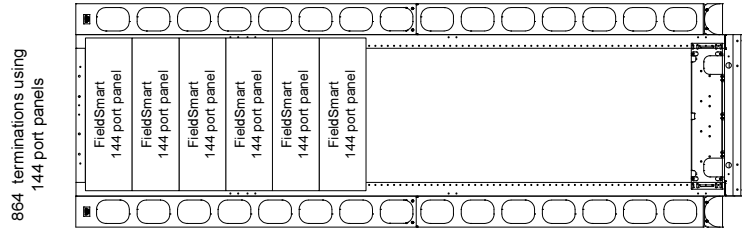

FieldSmart Fiber Distribution System (FDS)

Patch Panels: Density Recommendations Suggested Terminations Per Bay

RECOMMENDATIONS

9 Foot Bays

8 Foot Bays

7 Foot Bays