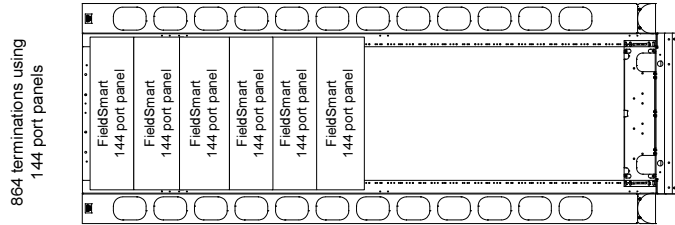

FieldSmart Fiber Distribution System (FDS)

Patch Panels: Density Recommendations Suggested Terminations Per Bay

RECOMMENDATIONS

9 Foot Bays

8 Foot Bays

7 Foot Bays