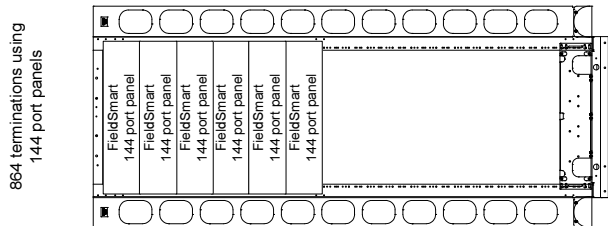

FieldSmart Fiber Distribution System (FDS)

Patch Panels: Density Recommendations Suggested Terminations Per Bay

RECOMMENDATIONS

9 Foot Bays

8 Foot Bays

7 Foot Bays