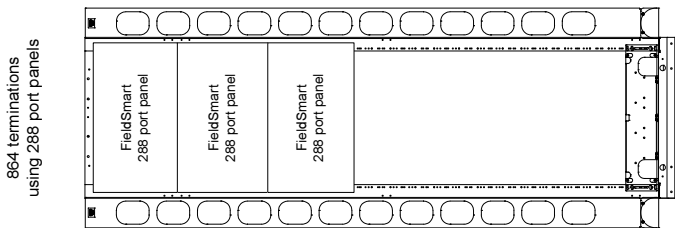

FieldSmart Fiber Distribution System (FDS)

Patch Panels: Density Recommendations Suggested Terminations Per Bay

RECOMMENDATIONS

9 Foot Bays

8 Foot Bays

7 Foot Bays