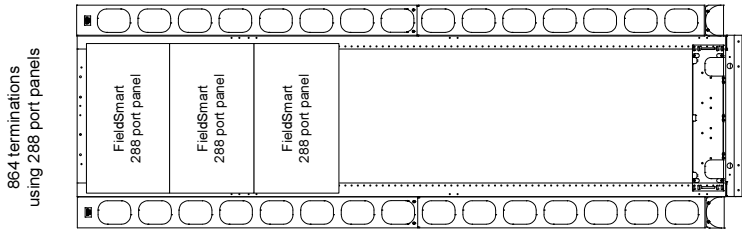

FieldSmart Fiber Distribution System (FDS)

Patch Panels: Density Recommendations Suggested Terminations Per Bay

RECOMMENDATIONS

9 Foot Bays

8 Foot Bays

7 Foot Bays